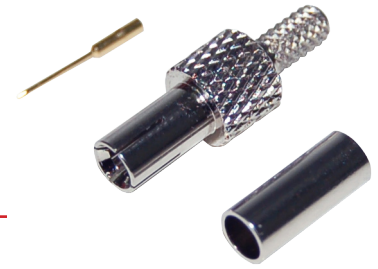

## TS9 Male Crimp, suit RG174 (Model: RO-TS9174MC)

#### Materials / Finish

Body (1)	PH. Bronze / Nickel (Braid)
Body (2)	Brass / Nickel (Braid)
Ferrule (3)	Brass / Nickel
Pin (4)	PH. Bronze / Gold