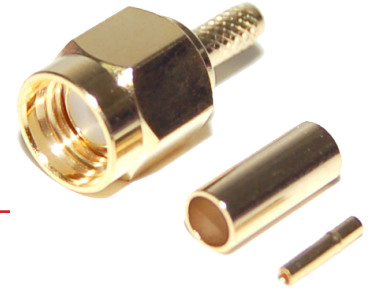

## SMA Male Reverse Crimp, suit RG174 (Model: RO-SMA174MRC)

#### Material / Finish

<b>Body, Nut</b>	Brass, Gold Plated
<b>Snap Ring</b>	Stainless Steel
<b>Centre Contacts</b>	Phosphor Bronze, Gold Plated
<b>Insulators</b>	Teflon
<b>Gasket</b>	Silicone Rubber
<b>RoHS Compliant</b>	Yes