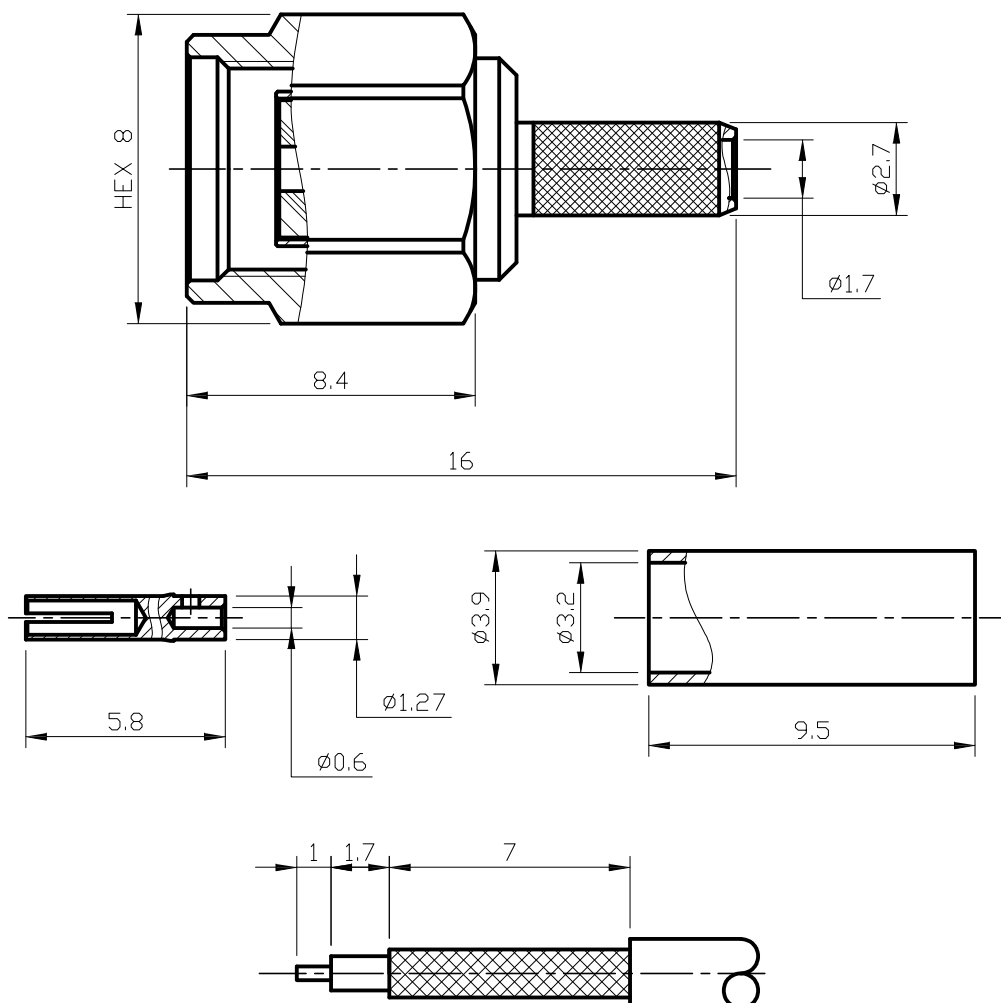

## SMA Male Reverse Crimp, suit RG174 (Model: RO-SMA174MRC)

### Specifications

**RECOMMENDED  
STRIP LENGTHS**