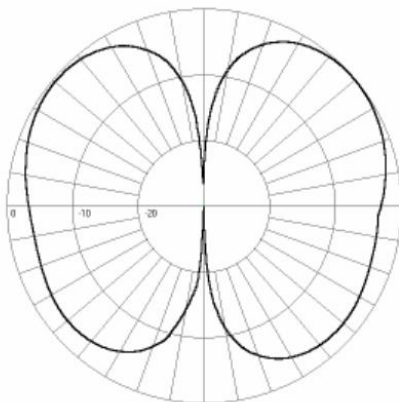

[ST121R-SFXSUF](#)

[ST121R-SFXSUF(E4864)](#)

[ST121R-SFXSUF(F4404-F4864)](#)

Electrical Specifications

Frequency Range, MHz	25 to 50	43.79 to 44.29	43.79 to 44.29
Gain (nominal), dBd (dBi)	unity (2.1)	unity (2.1)	unity (2.1)
Input VSWR (max)	1.5:1	2:1	2:1
Polarization		vertical	
Pattern	Omni-directional	Omni-directional	Omni-directional
Average Power Input (max), W	300	300	300
Lightning protection	DC ground	DC ground	DC ground

Mechanical Specifications

Connector	UHF (female)	UHF (female)	UHF (female)
Length/ Height, in (mm)	6.8 (173)	6.8 (173)	6.8 (173)
Width, in (mm)	5.7 (145)	5.7 (145)	5.7 (145)
Radome material	ABS (gray)	ABS (gray)	ABS (gray)
Weight, lbs (kg)	11 (5)	10 (4.5)	11 (5)
Actual Shipping weight, lbs (kg)	10 (4.5)	13 (5.9)	10 (4.5)
Shipping dimensions, in (mm)	60x6x7 (1524x152x178)	50x5.7x6.8in127x14.48x17.27cm ( )	60x6x7 (1524x152x178)
Length, in (mm)	57.3 (1455)	50 (1270)	57.3 (1455)
Ground Plane, in (mm)	48x72x0.5 (1219x1829x13)	48x72x0.5 (1219x1829x13)	48x72x0.5 (1219x1829x13)

Environmental Specifications

Temperature range, °F (°C)	-22 to +140 (-30 to +60)	-22 to +140 (-30 to +60)	-22 to +140 (-30 to +60)

Elevation

ST121R-SFXSUF

Region	United States	Europe, Middle East and Africa	Caribbean and Latin America	Canada and rest of the world
Telephone	USA: 1 800 263 3275	International: +44 (0) 1223 42 03 03	International: +1 905 726 7676	Canada: 1 800 263 3275 International: +1 905 727 0165
E-mail	salesusa@sinctech.com	salesuk@sinctech.com	salesla@sinctech.com	salescan@sinctech.com