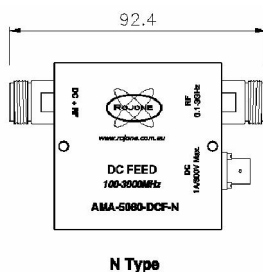

Wireless LAN

In-Line DC Feed Module

FEATURES

- Feeds DC Voltage up standard Coax @ 2.4GHz
- Unregulated DC input up to 30 Volts DC @ 1Amp

Rojone's New AMA-5060-DCF-N is a compact in-line DC Feed module facilitating the injection of up to 30 Volts DC into a coaxial line to provide power to tower top Amplifier and active antennas.

PART NUMBER	AMA-5060-DCF-N
FREQUENCY	100 to 3000 MHz Full Range
RF THRU LOSS	< 0.2dB
ISOLATION DC TO RF	> 60dB
DC THRU RESISTANCE	0.01 OHMS
DC VOLTAGE INPUT	30 VOLTS DC @ 1 AMP MAX
I/O VSWR	< 1.2 : 1
IMPEDANCE	50 OHMS
CONNECTOR TYPE	N FEMALE STANDARD
PACKAGE SIZE	60x60x17mm + Connector
WEIGHT	Alum 110g
OPERATING TEMP	-40 to +85 Deg C @ 100% Humidity

PINS LEGEND

- A: DC SUPPLY
- B: GND
- C: NC