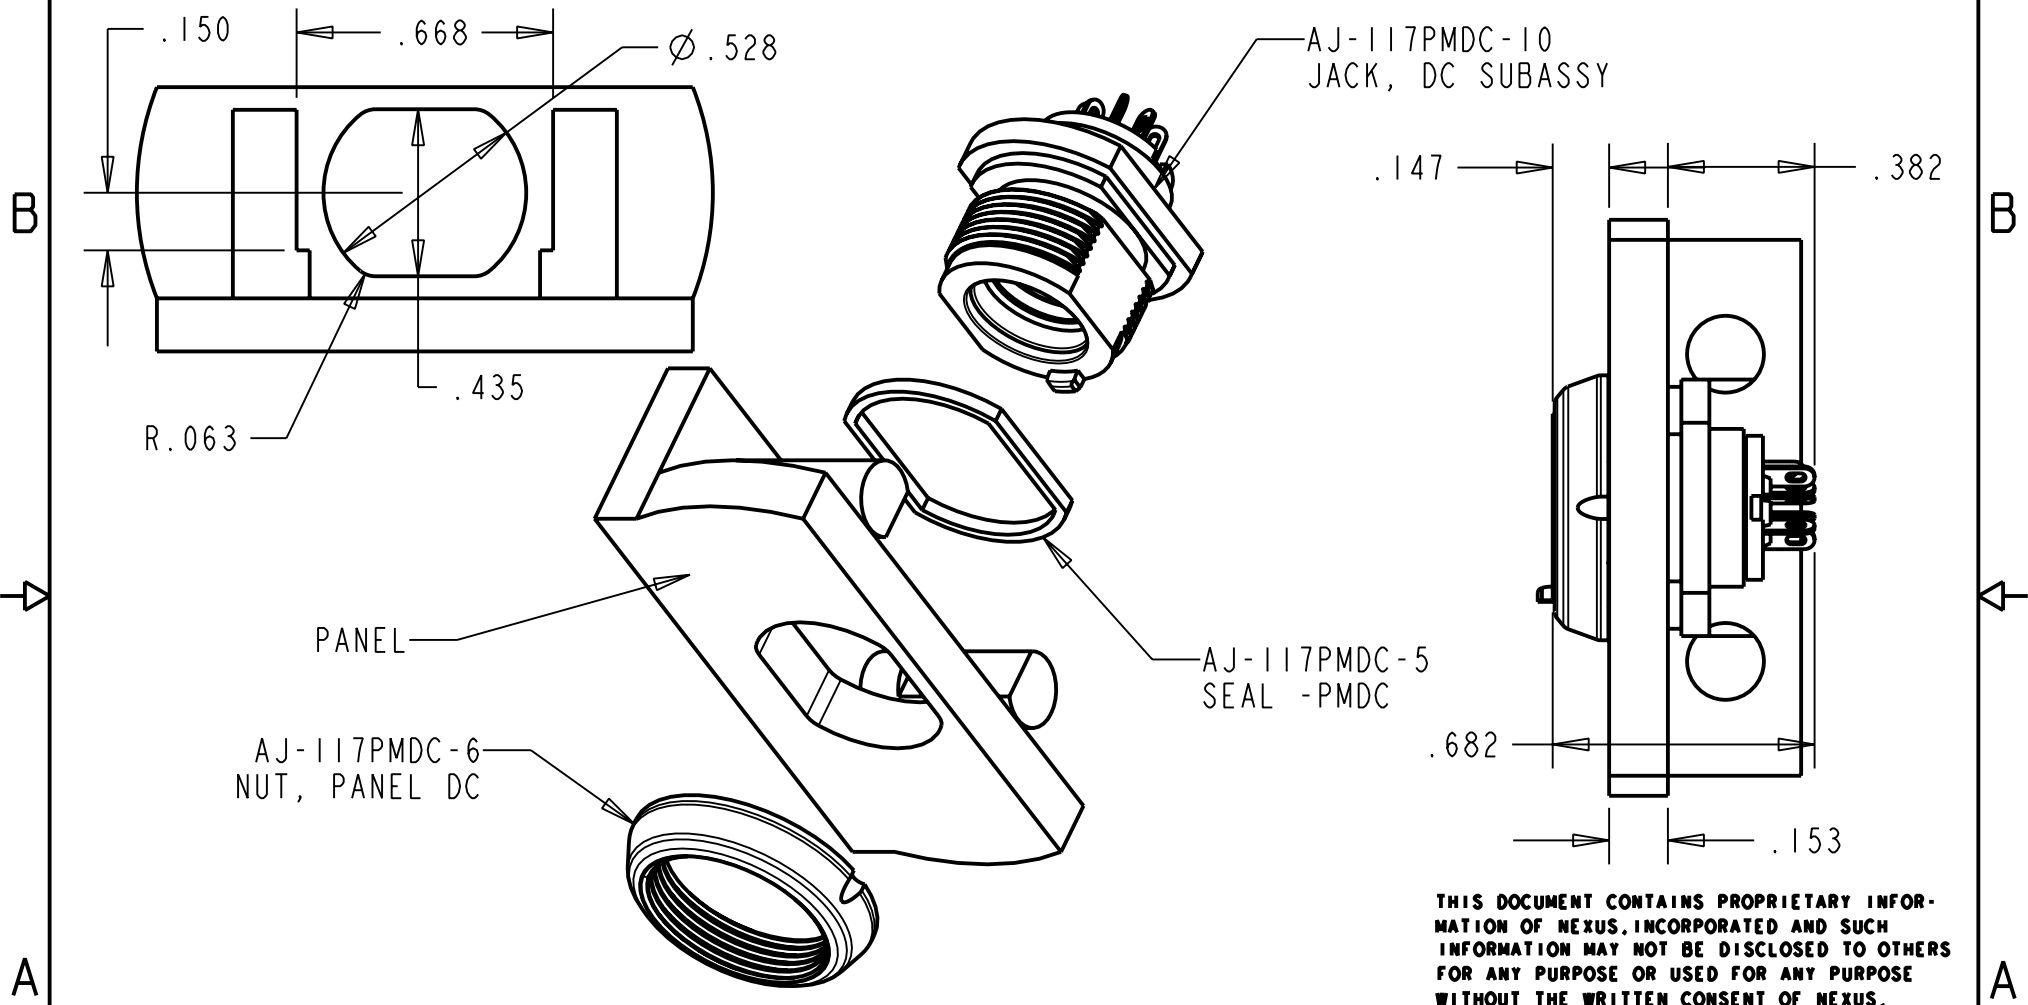

PROPRIETARY - NEXUS

ORDERING PART NUMBER: AJ-117PMDC

A AJ-117PMDC-CP

THIS DOCUMENT CONTAINS PROPRIETARY INFORMATION OF NEXUS, INCORPORATED AND SUCH INFORMATION MAY NOT BE DISCLOSED TO OTHERS FOR ANY PURPOSE OR USED FOR ANY PURPOSE WITHOUT THE WRITTEN CONSENT OF NEXUS.

Australian Representatives
ROJONE, PTY LTD.
 Tel: 02 9829 1555
 E: sales@rojone.com.au
 www.rojone.com.au

DWN. BY	LDE	DATE	07-Jul-05	MATERIAL	
CHECKED BY		DATE		FINISH	
APPR. BY		DATE		WEIGHT	SCALE = 2.00 : 1
UNLESS OTHERWISE SPECIFIED DIMENSIONS ARE IN INCHES TOLERANCES ON .XX .XXX ANGLES ±.003 ±.5°				TITLE	
				JACK-DC ASSEMBLY ORDERING PART NUMBER: AJ-117PMDC	
LET.	REVISION	CN #	DATE	CHK.	DO NOT SCALE DWG. SHEET 1 OF 1
				SIZE	DWG. NO.
				A	AJ-117PMDC-CP