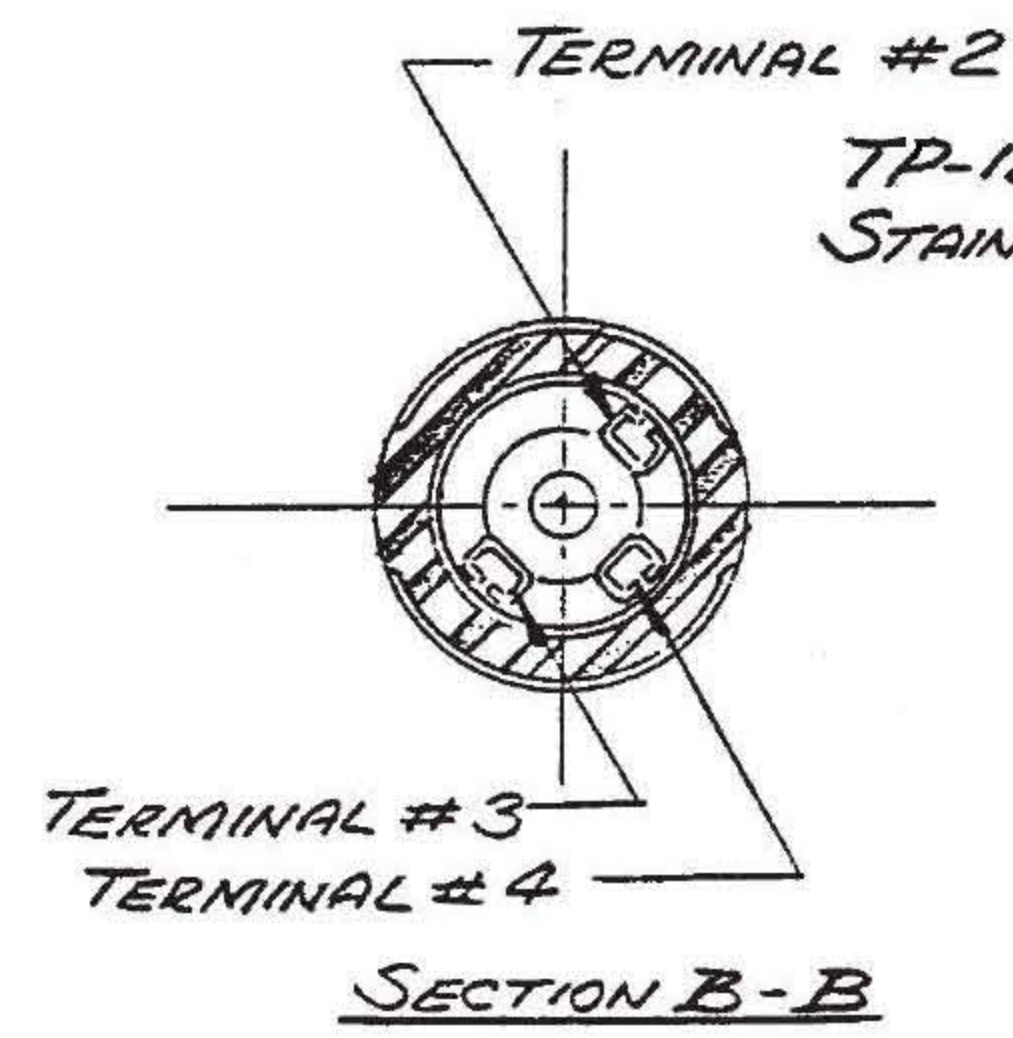

A TP-120

NOTES:

1. TELEPHONE PLUG MATES WITH U-92/A TELEPHONE JACK & NEXUS TELEPHONE JACKS TJ-120 FLANGE MOUNTED, TJG-120 GROUNDED & TJT-120 THREAD MOUNTED JACKS.
2. TERMINALS 1 & 3 ARE FOR MICROPHONE CIRCUIT, TERMINALS 2 & 4 ARE FOR EARPHONE CIRCUIT.

THIS DOCUMENT CONTAINS PROPRIETARY INFORMATION OF NEXUS, INCORPORATED AND SUCH INFORMATION MAY NOT BE DISCLOSED TO OTHERS FOR ANY PURPOSE OR USED FOR ANY PURPOSE WITHOUT THE WRITTEN CONSENT OF NEXUS.

- INSULATION - COLOR
- TP-120-4 CONTACT #4 - BRASS-NICKEL PLATE
 - TP-120-3 CONTACT #3 - BRASS-NICKEL PLATE
 - TP-120-2 CONTACT #2 - BRASS-NICKEL PLATE
 - TP-120-1 CONTACT #1 - BRASS-NICKEL PLATE

MATERIAL	AS SPECIFIED
FINISH	AS SPECIFIED
WEIGHT	SCALE 2-1
TITLE TELEPHONE PLUG ROHS COMPLIANT	

NEXUS
 STAMFORD, CONN.

SIZE	DWG. NO.
A	TP-120

A	REVISED & REDRAWN	7/21/11	RJF
---	-------------------	---------	-----