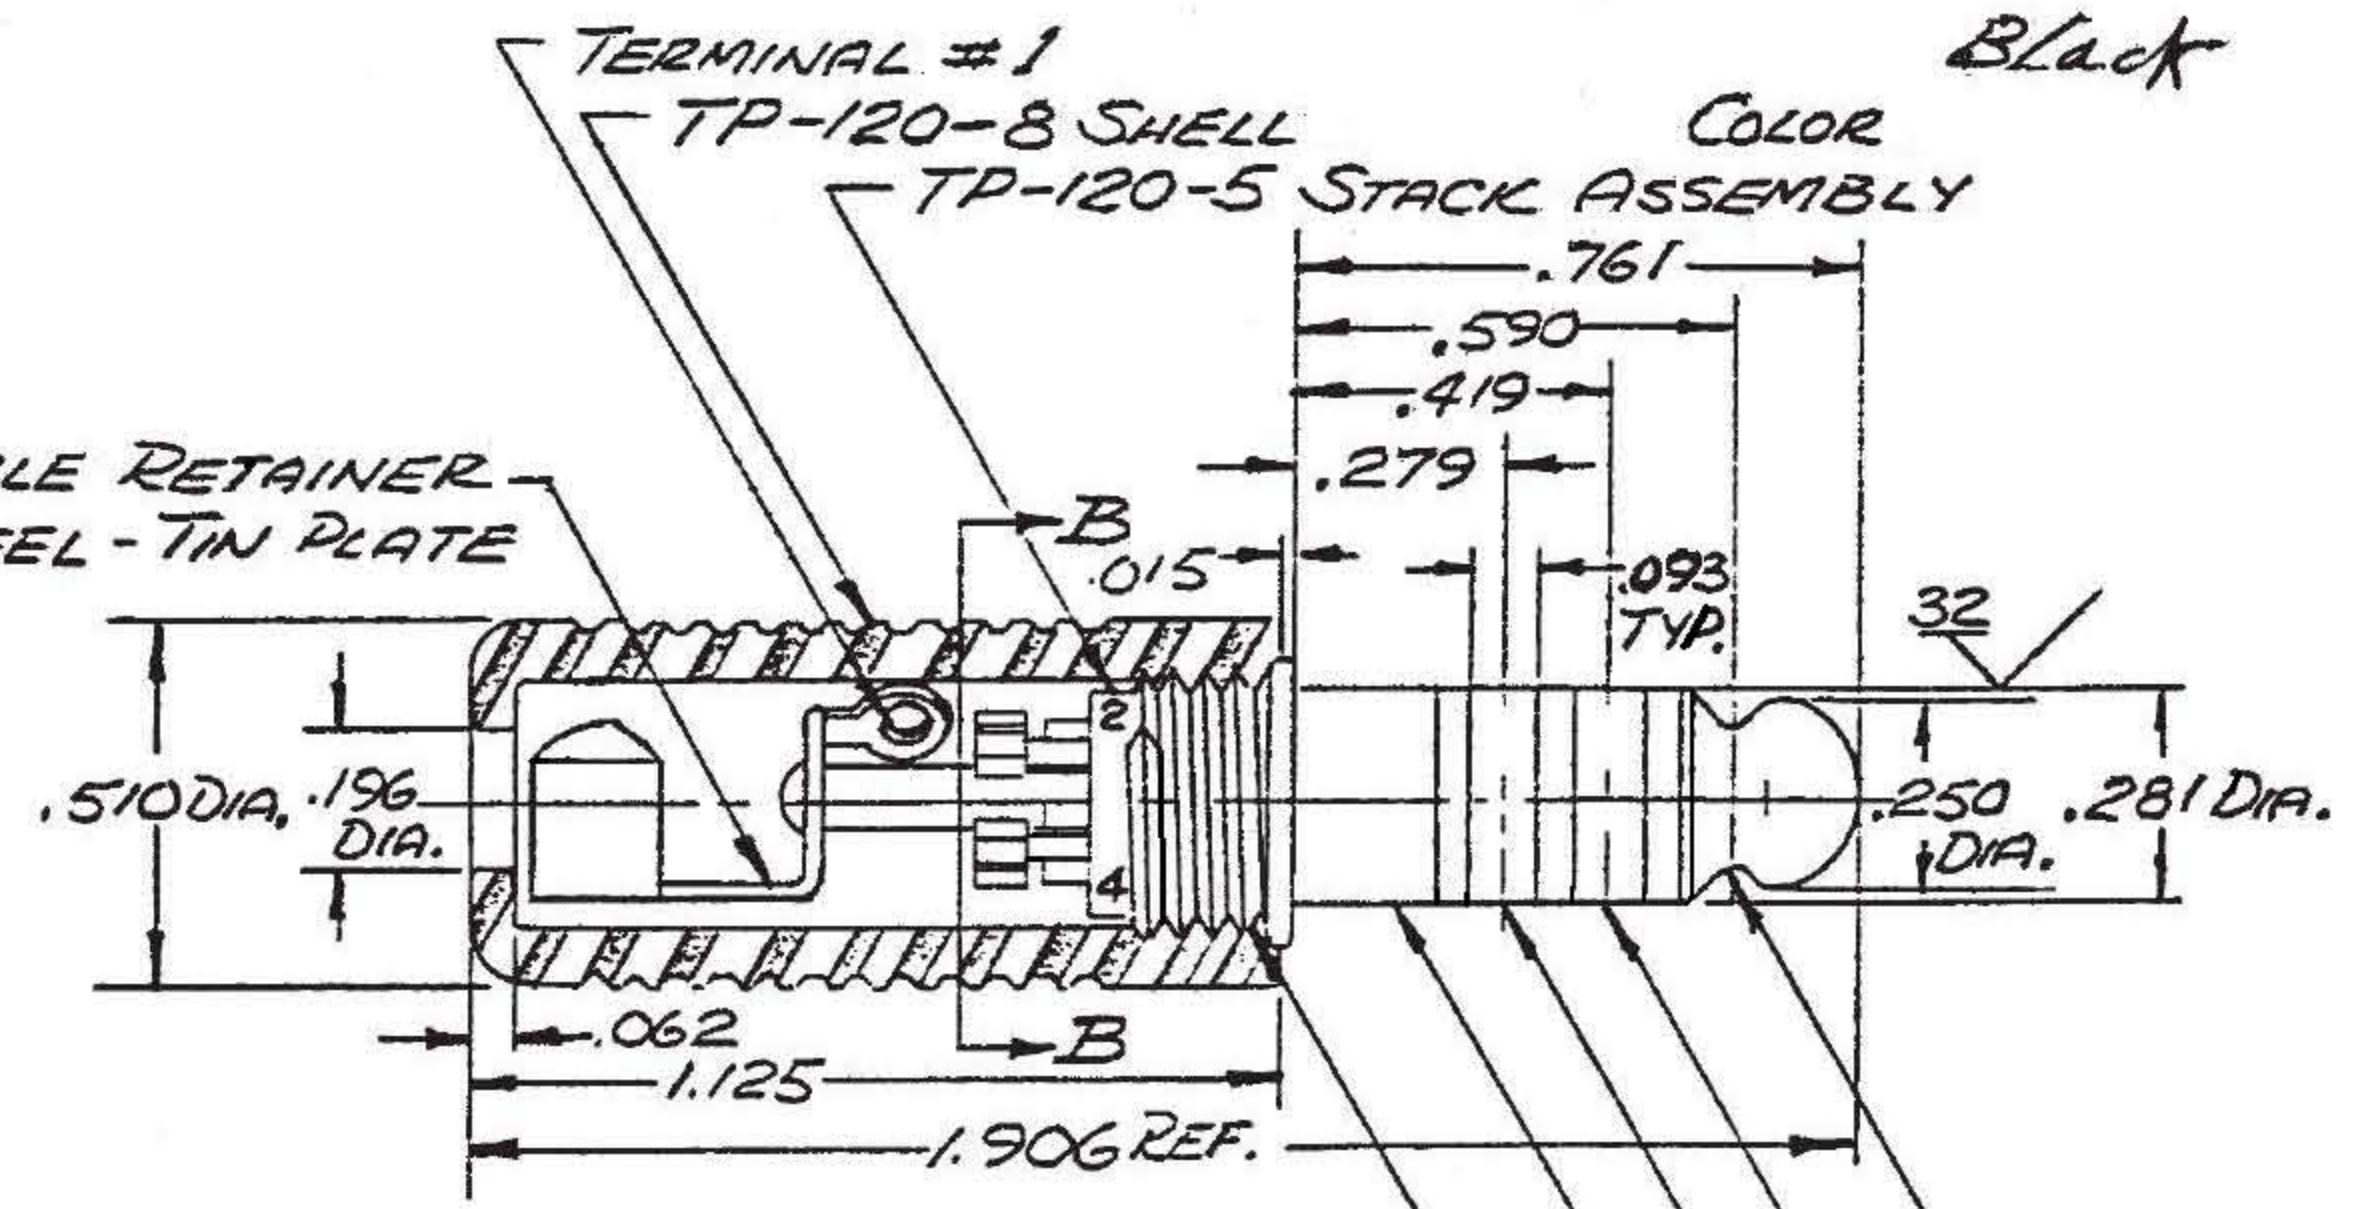

A TP-120

NOTES:

1. TELEPHONE PLUG MATES WITH U-92/A TELEPHONE JACK & NEXUS TELEPHONE JACKS TJ-120 FLANGE MOUNTED, TJG-120 GROUNDED & TJT-120 THREAD MOUNTED JACKS.
2. TERMINALS 1 & 3 ARE FOR MICROPHONE CIRCUIT, TERMINALS 2 & 4 ARE FOR EARPHONE CIRCUIT.

THIS DOCUMENT CONTAINS PROPRIETARY INFORMATION OF NEXUS, INCORPORATED AND SUCH INFORMATION MAY NOT BE DISCLOSED TO OTHERS FOR ANY PURPOSE OR USED FOR ANY PURPOSE WITHOUT THE WRITTEN CONSENT OF NEXUS.

- INSULATION - COLOR
- TP-120-4 CONTACT #4 - BRASS-NICKEL PLATE
 - TP-120-3 CONTACT #3 - BRASS-NICKEL PLATE
 - TP-120-2 CONTACT #2 - BRASS-NICKEL PLATE
 - TP-120-1 CONTACT #1 - BRASS-NICKEL PLATE

MATERIAL	AS SPECIFIED
FINISH	AS SPECIFIED
WEIGHT	SCALE 2-1
TITLE TELEPHONE PLUG ROHS COMPLIANT	

NEXUS
 STAMFORD, CONN.

SIZE	DWG. NO.
A	TP-120

A	REVISED & REDRAWN	7/21/11	RJF
---	-------------------	---------	-----